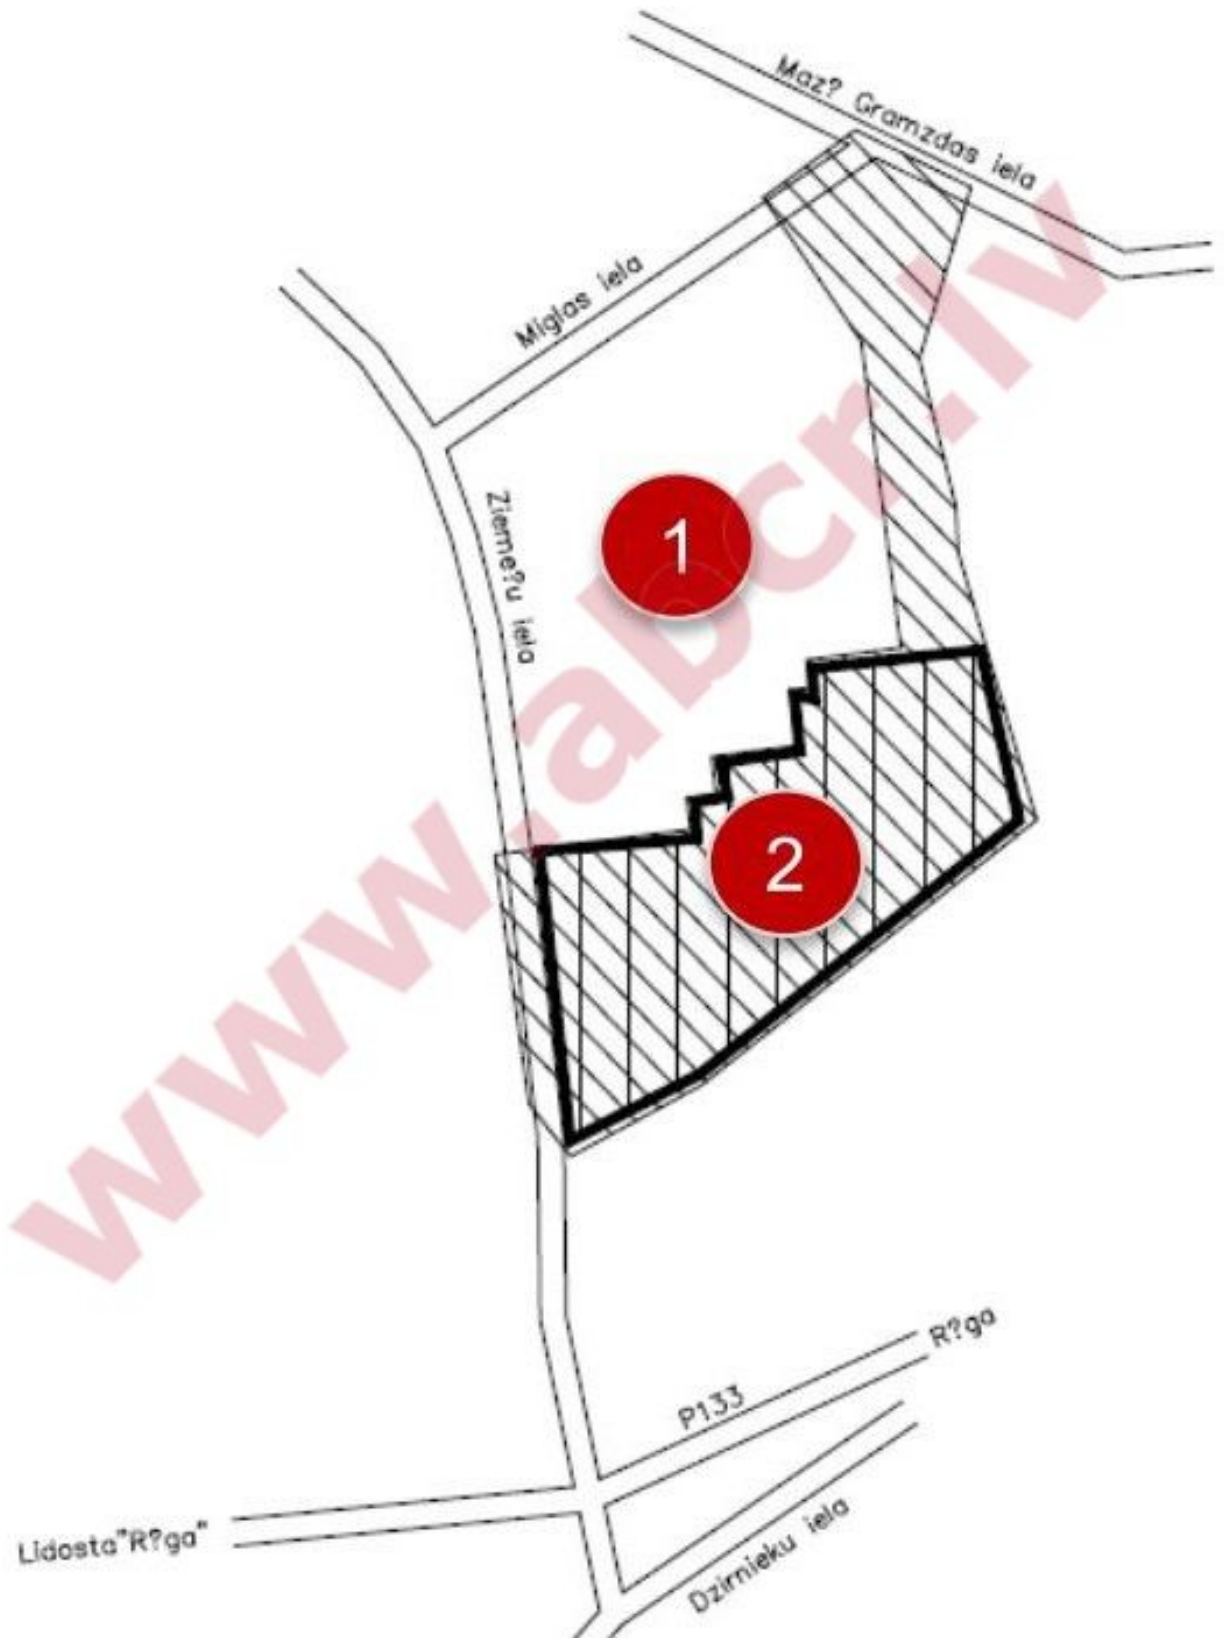

Location: Rigas district, Marupe

Real estate: production; warehouse;

Description: - the neighbour to ELIPSE logistic complex

- total available sqm - warehouse, production, offices so on up to 10 000 sq.m.

- **location** close to Riga Interantional Airport

- developer agree proceed with *built to suit*. Here is completed architechtrual project

www.abcr.lv

Detail information:

Andrejs Karklinsh

andrejs@abcr.lv