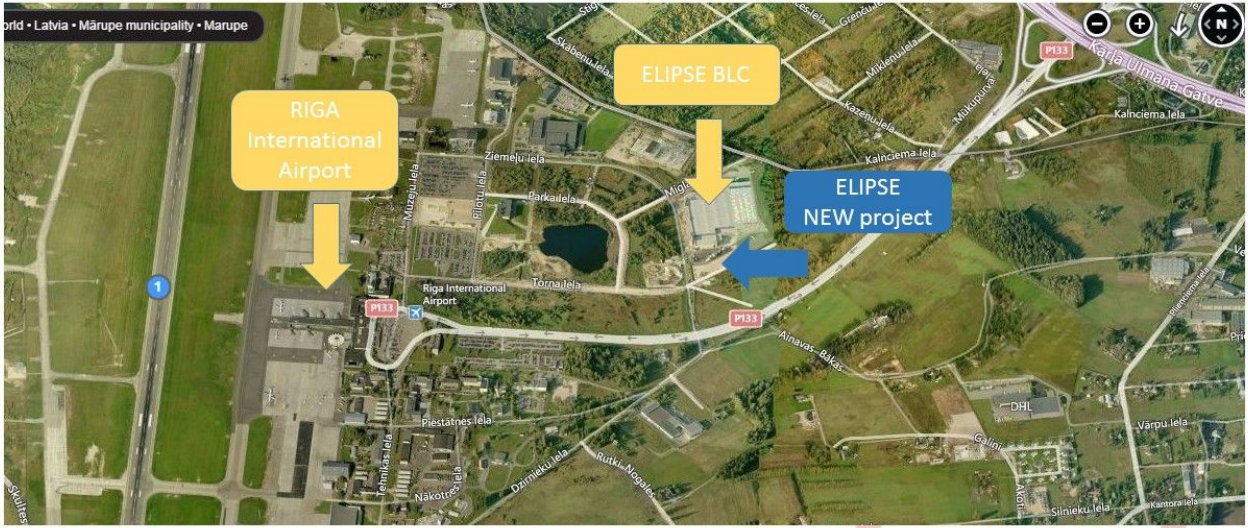

Location: Rigas district, Marupe

Real estate: production; warehouse;

Description: - the neighbour to ELIPSE logistic complex

- total available sqm - warehouse, production, offices so on up to 10 000 sq.m.

- **location** close to Riga Interantional Airport

- developer agree proceed with *built to suit*. Here is completed architechtrual project

www.abcr.lv

Detail information:

Andrejs Karklinsh

andrejs@abcr.lv