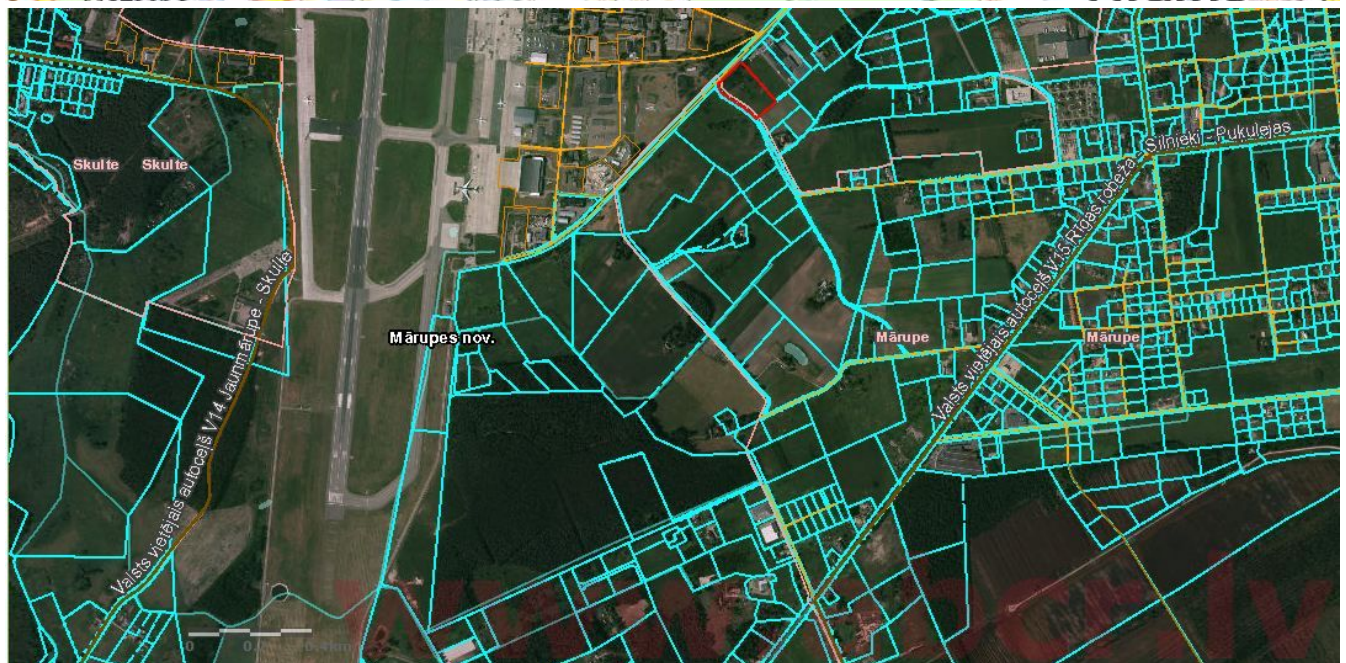

Location: Rigas district, Marupe
Real estate: commercial landland plot
Land area: 1,91
Description: Array

abc REALTY

Detail information:

Andrejs Karklinsh

andrejs@abcr.lv

mob.:+371 29 211 222

<http://abcr.lv/en/news>