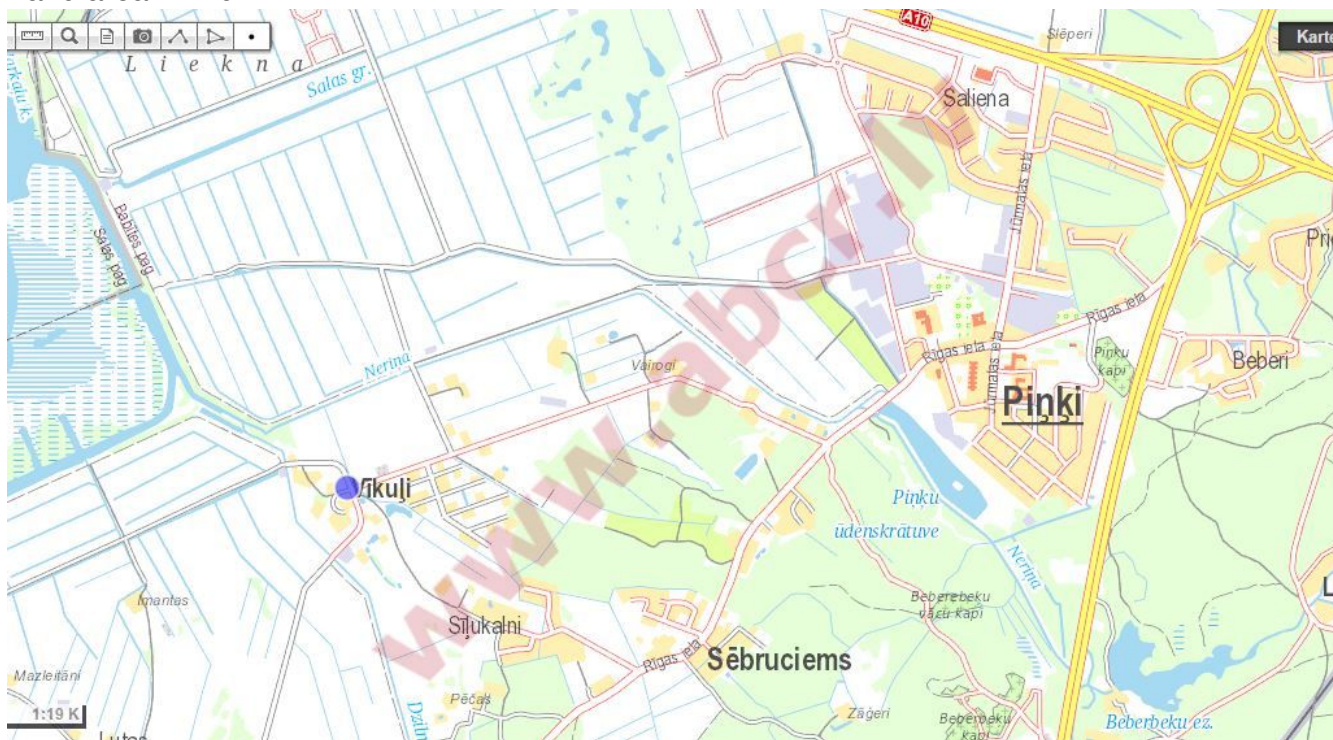

Location: Rigas district, Saliena
Real estate: land plot private land
Land area: 1249

abc REALTY

Detail information:

Andrejs Karklinsh

andrejs@abcr.lv

mob.: +371 29 211 222

<http://abcr.lv/en/news>

9, Olivu street