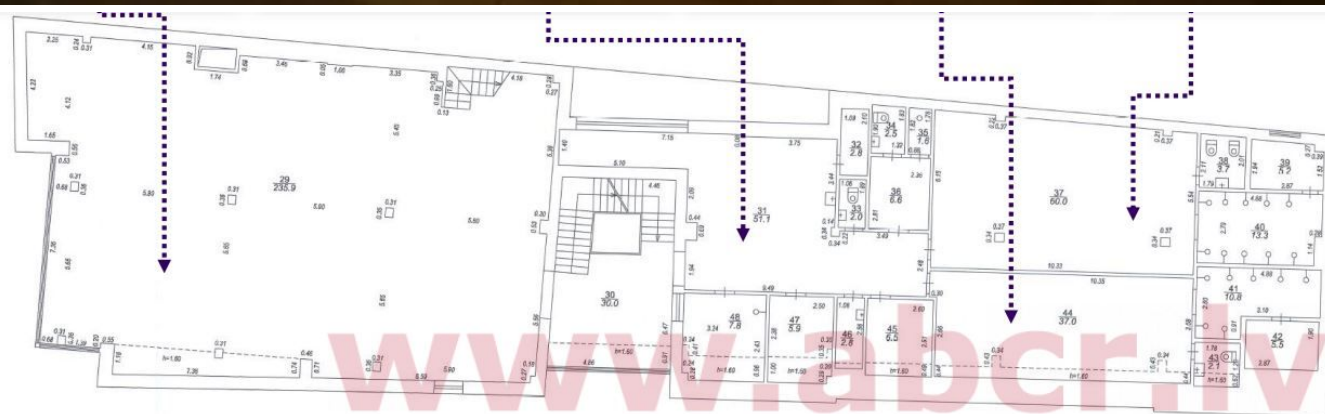

Location: Riga, centre  
Real estate: office;  
House Size: 864,4  
Price per m<sup>2</sup>: 6,70  
Description: Array

156,0 m<sup>2</sup>

95,3 m<sup>2</sup>

**abc** REALTY

Detail information:

Andrejs Karklinsh