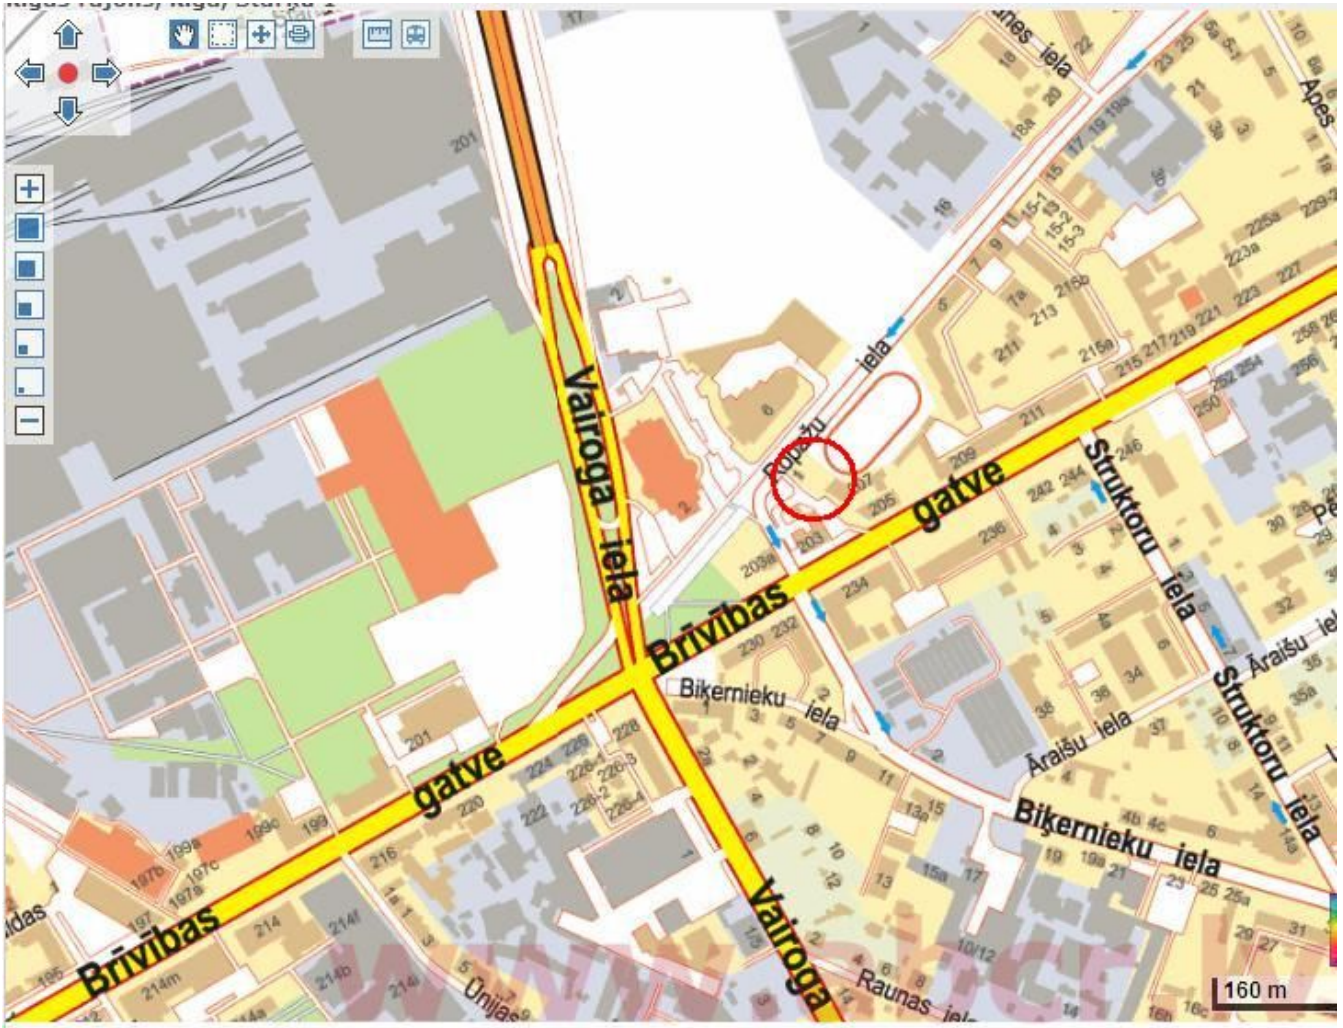

abc REALTY

Detail information:
Andrejs Karklinsh