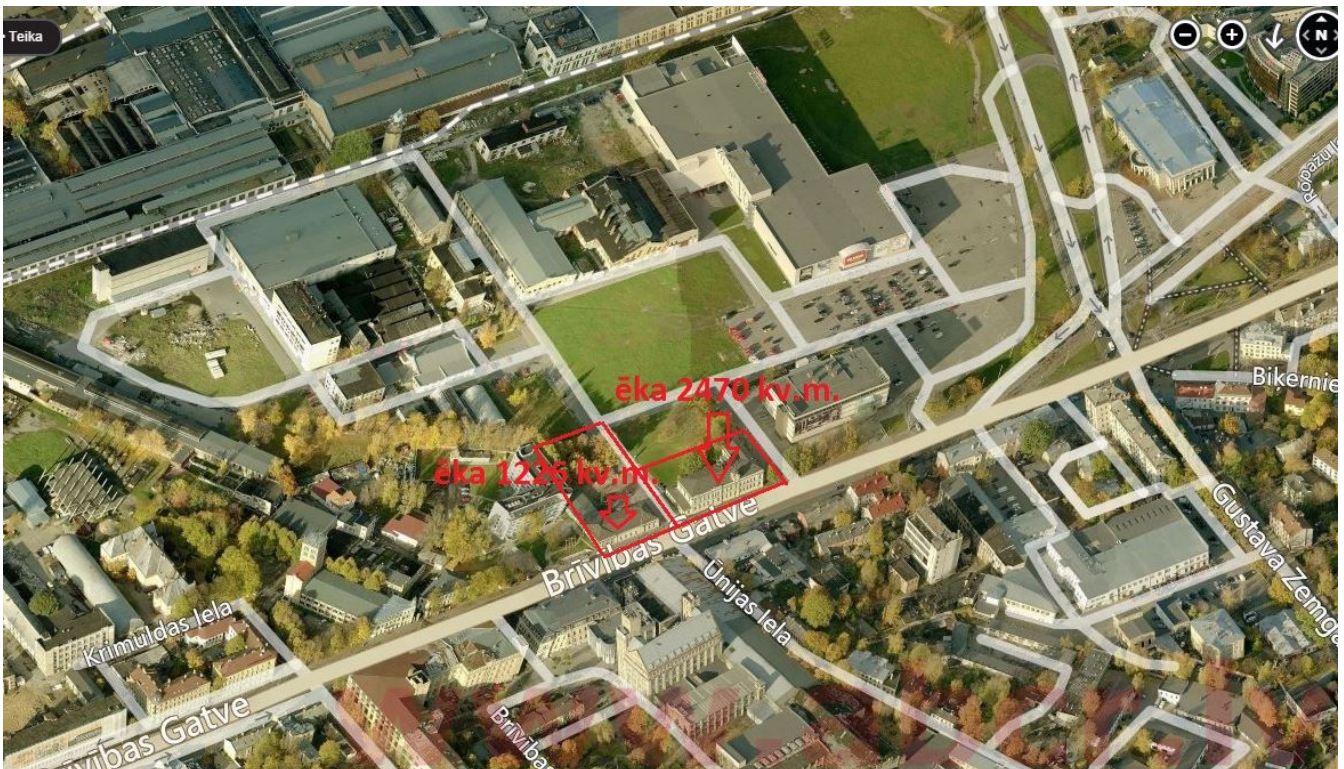

Location: Riga, centre
Real estate: businessinvestments; office;
House Size: 3966
Land area: 7191
Price per m²: 731.2153303076147
Description: Array

abc REALTY

Detail information:

Andrejs Karklinsh

andrejs@abcr.lv