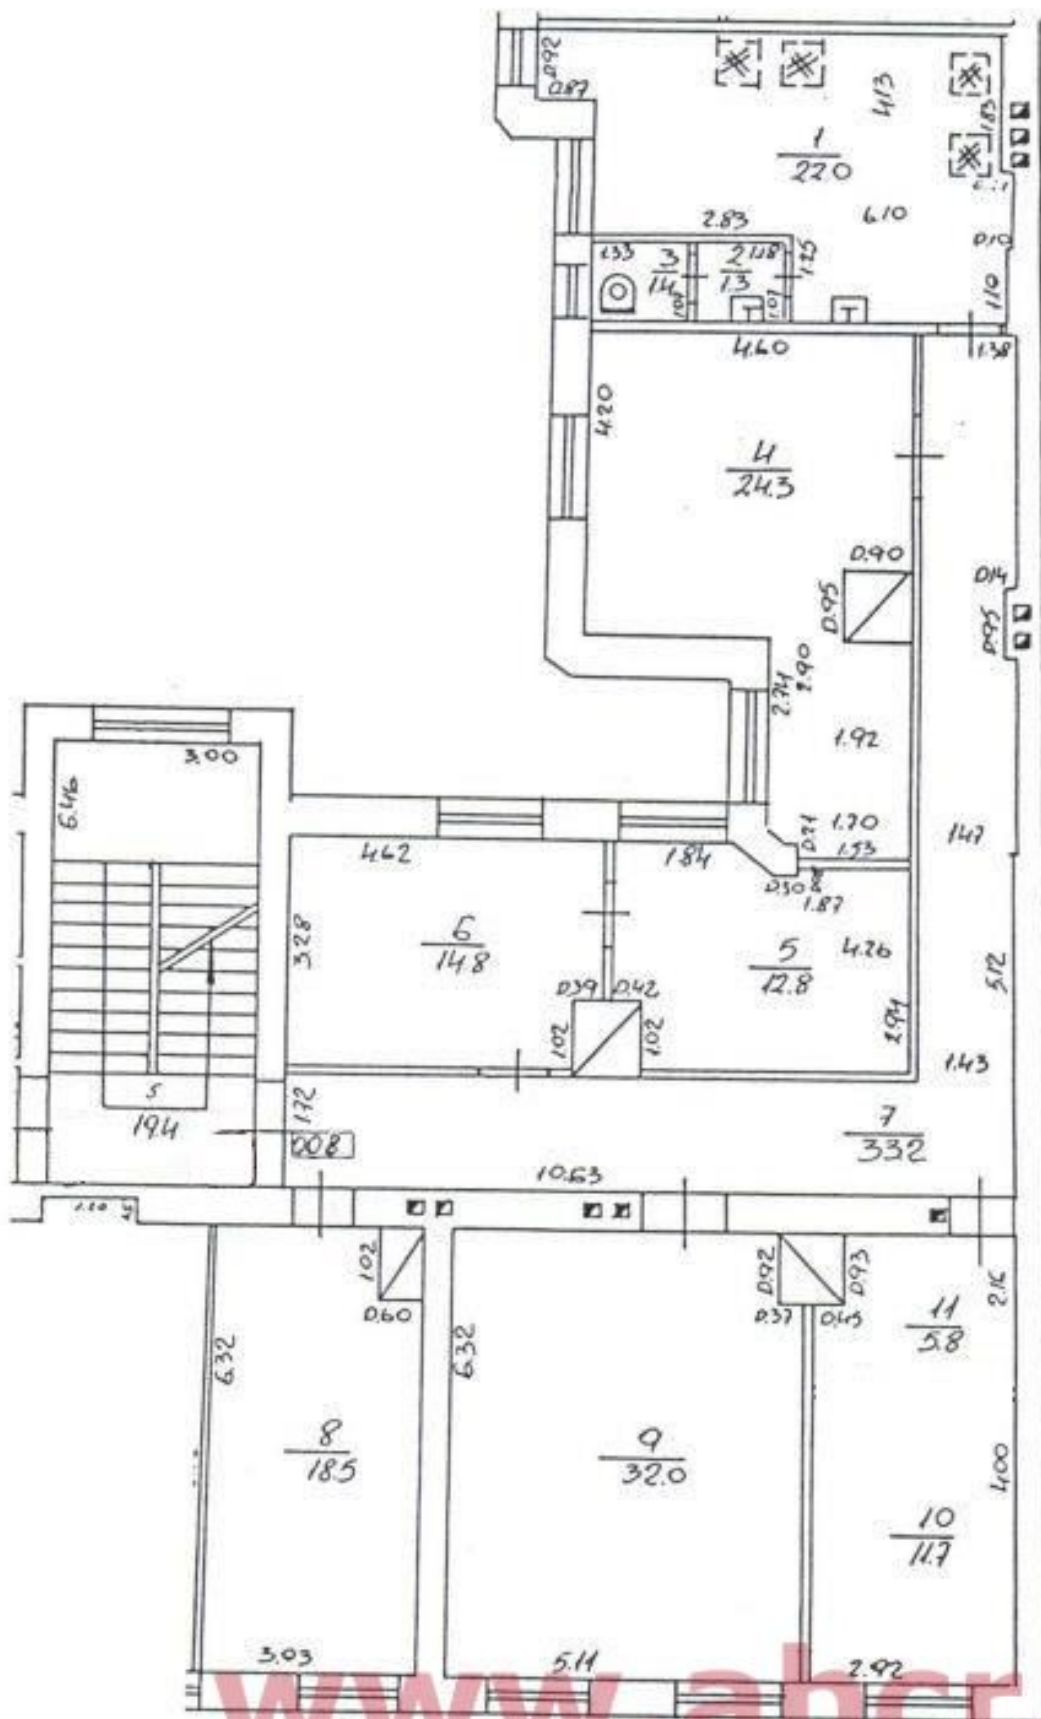

Location: Riga, centre
Real estate: apartments flatoffice;
House Size: 180
Price per m²: 5,55
Description: Array
floor: 4

www.abcr.lv

www.abcr.lv

abc REALTY

Detail information:

Andrejs Karklinsh

andrejs@abcr.lv