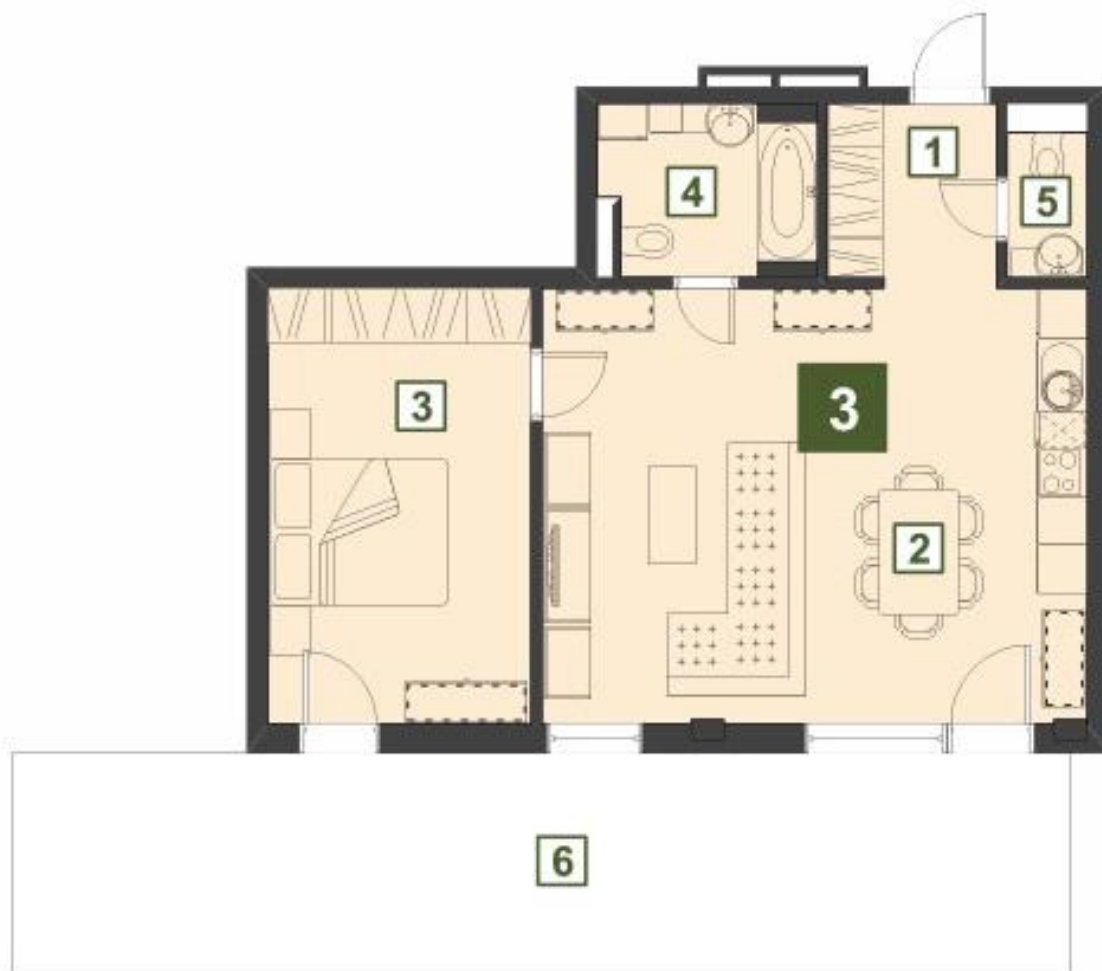

Location: Jurmala,Dzintari
Real estate: apartments elite estate; flat
House Size: 102,65
Price per m²: 2591
Description: Array
floor: 1

Detail information:

Andrejs Karklinsh

andrejs@abcr.lv

mob.:+371 29 211 222