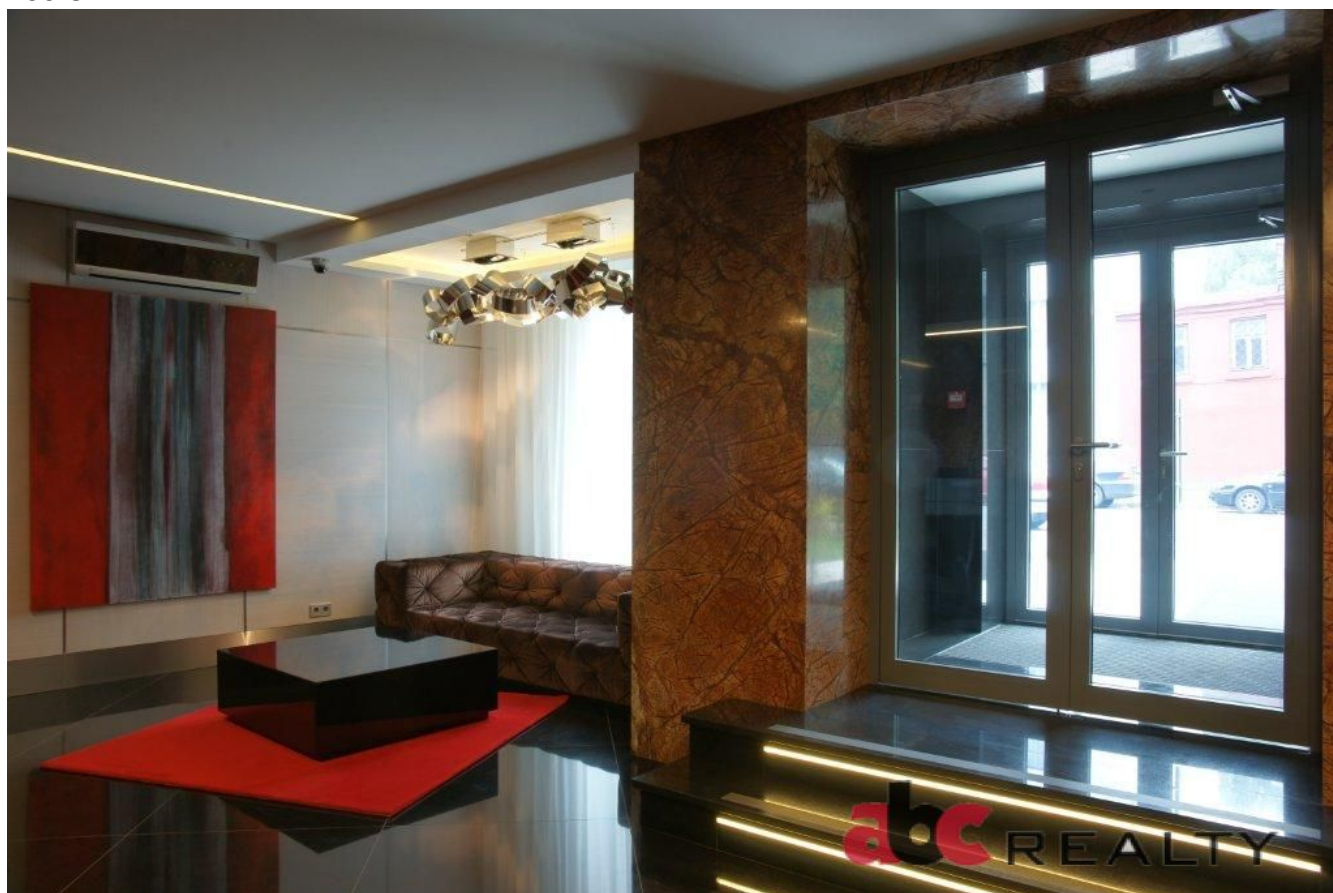

Location: Riga, centre
Real estate: investments; office;
House Size: 535
Land area: 757
Price per m²: 17
Description: Array
floors: 2

abc REALTY

Detail information:

Andrejs Karklinsh

andrejs@abcr.lv

mob.:+371 29 211 222