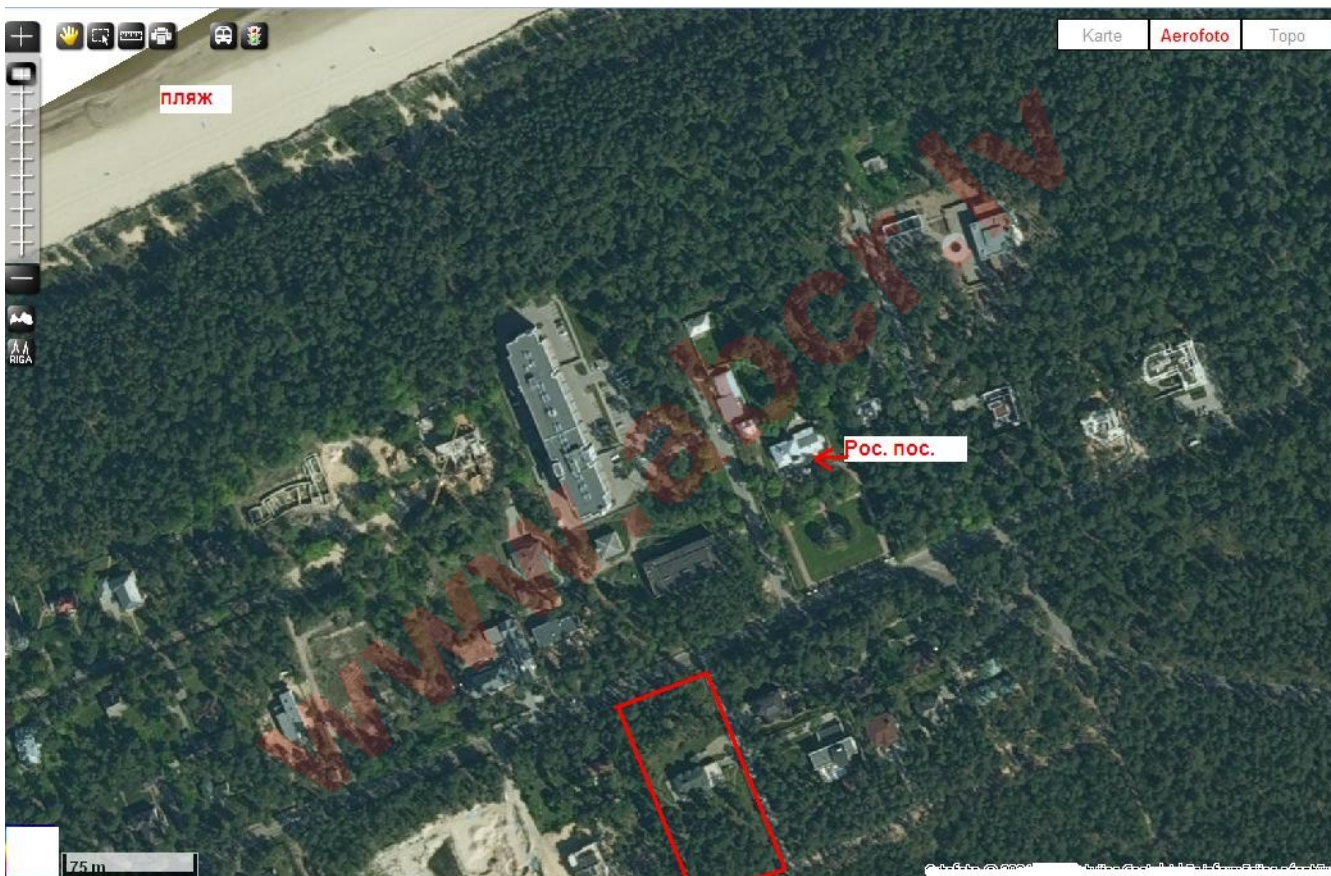

Location: Jurmala,Lielupe
Real estate: elite estate; house;
Bedrooms: 4
Baths: 3
House Size: 700
Land area: 6400
Price per m²: 5714
floor: 3

abc REALTY

Detail information:

Andrejs Karklinsh

andrejs@abcr.lv