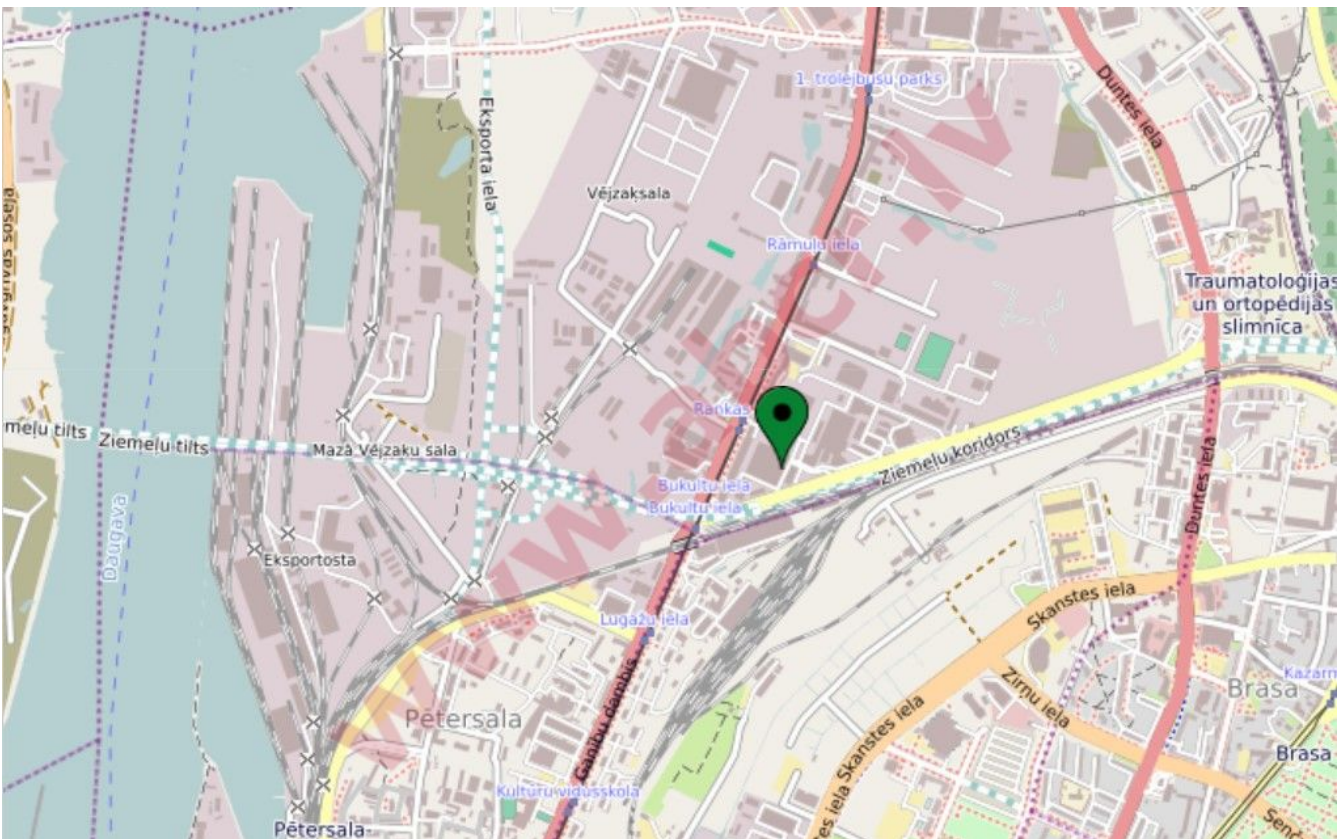

Location: Riga, Sarkandaugava
Real estate: production; warehouse;
House Size: 760
Price per m²: 2
Description: Array

abc REALTY

Detail information:

Andrejs Karklinsh

andrejs@abcr.lv

mob.:+371 29 211 222

<http://abcr.lv/en/news>