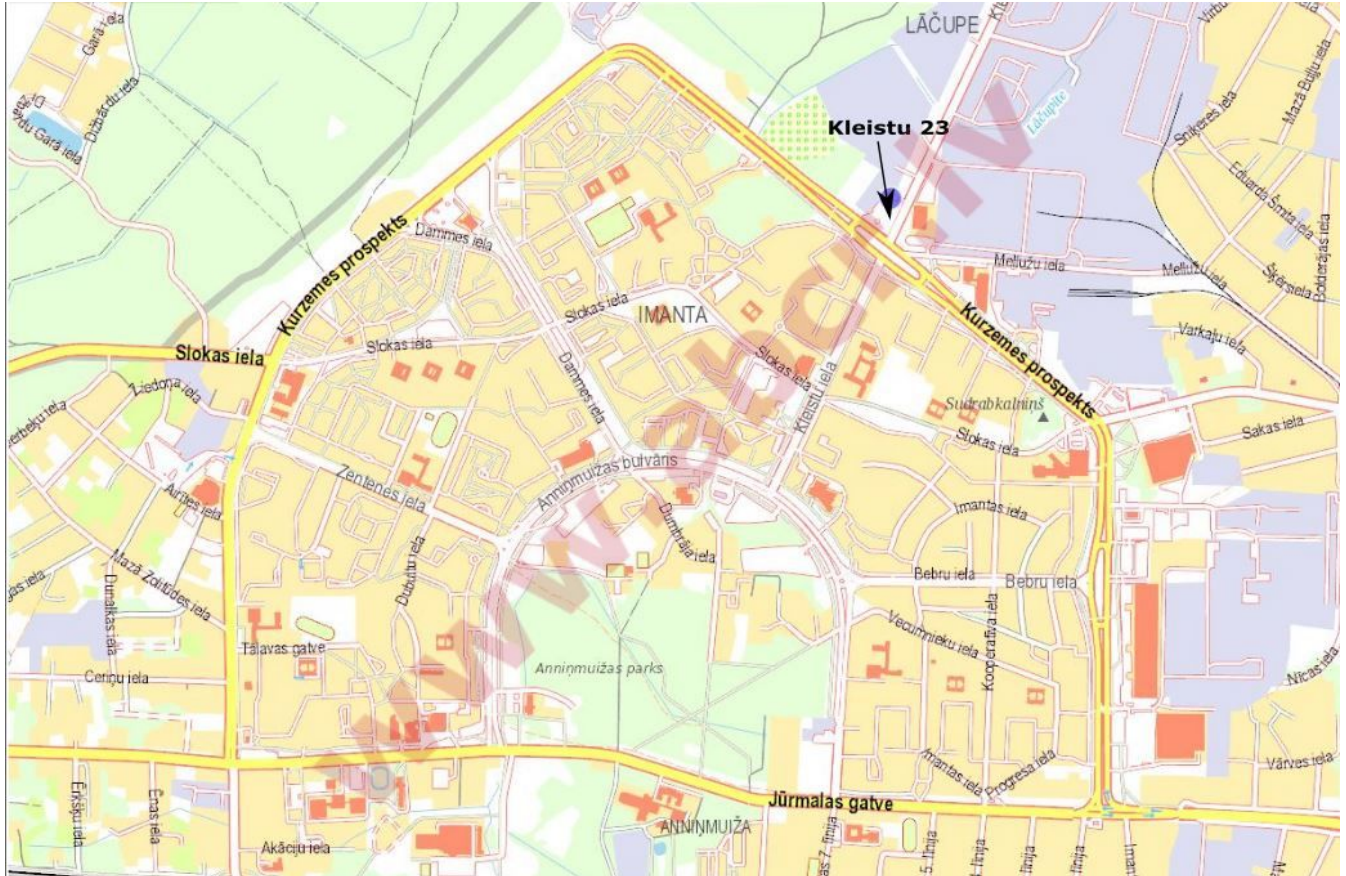

Location: Riga, Imanta

Real estate: commercial land

Land area: 1,2876

Description: - corner Kurzemes prospect and Kleistu 23, Kleistu 23a

- total 1,2876 hA

- mixed allowed build (JC2 zone)

abc REALTY

Detail information: