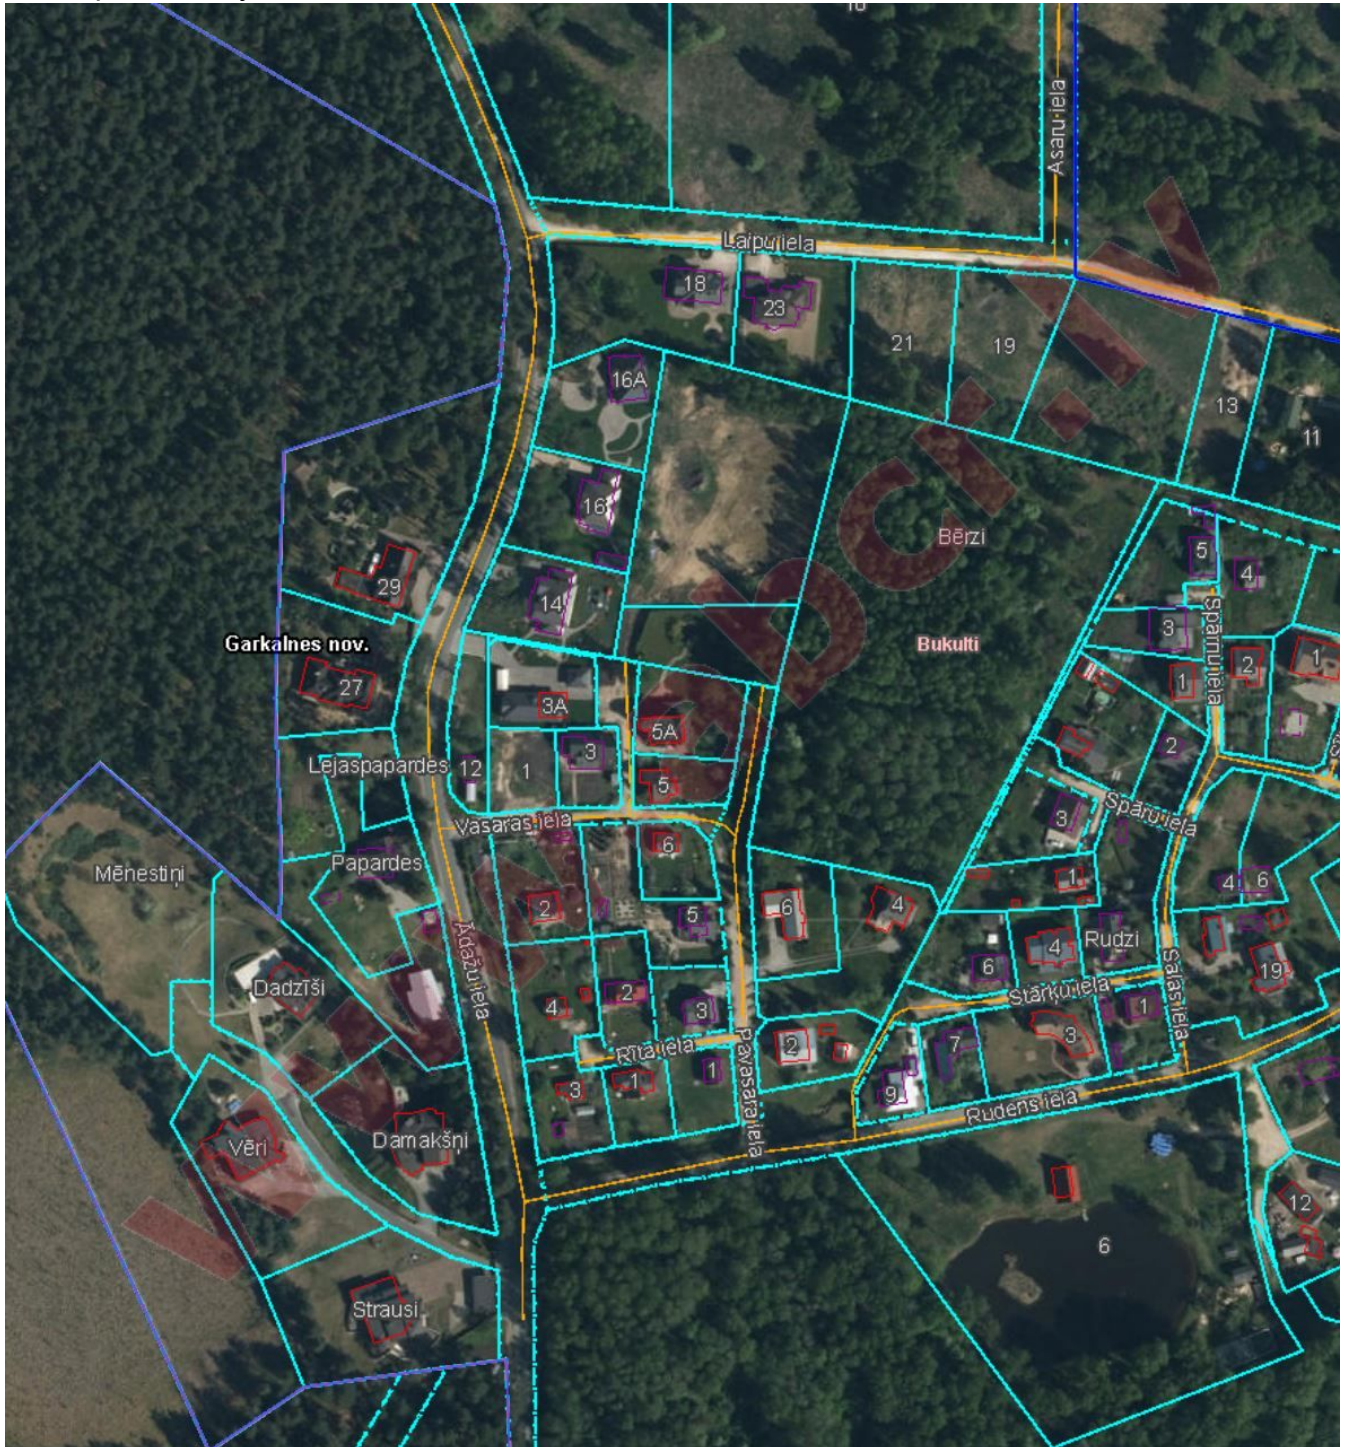

Location: Riga, Bukulti

Real estate: land plot

Land area: 6600

Price per m²: 19.6969696969695

Description: Array

abc REALTY

Detail information:

Andrejs Karklinsh