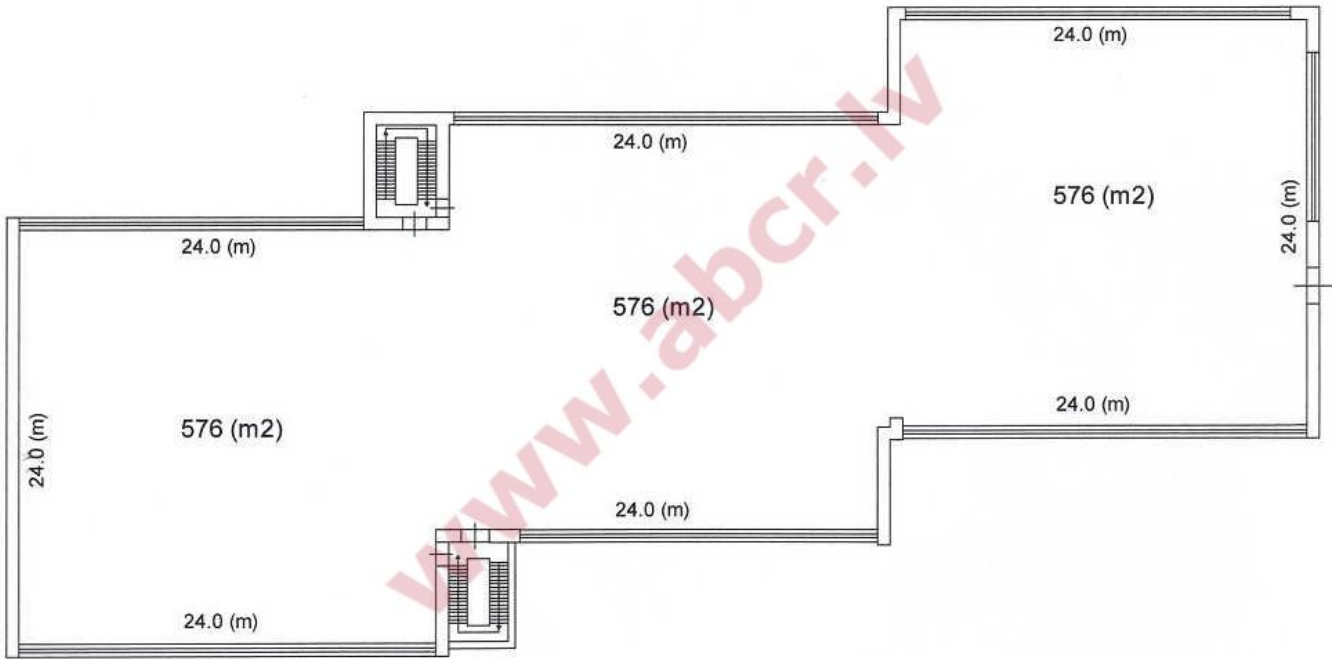

- 1667 sqm

- second floor

- rent 8 EUR/sqm+VAT+util+service

- convenient transport connection

- public transport is close

- **greate available to advertise at facade**

- Riga's centre - 6 km

- airport 15 km