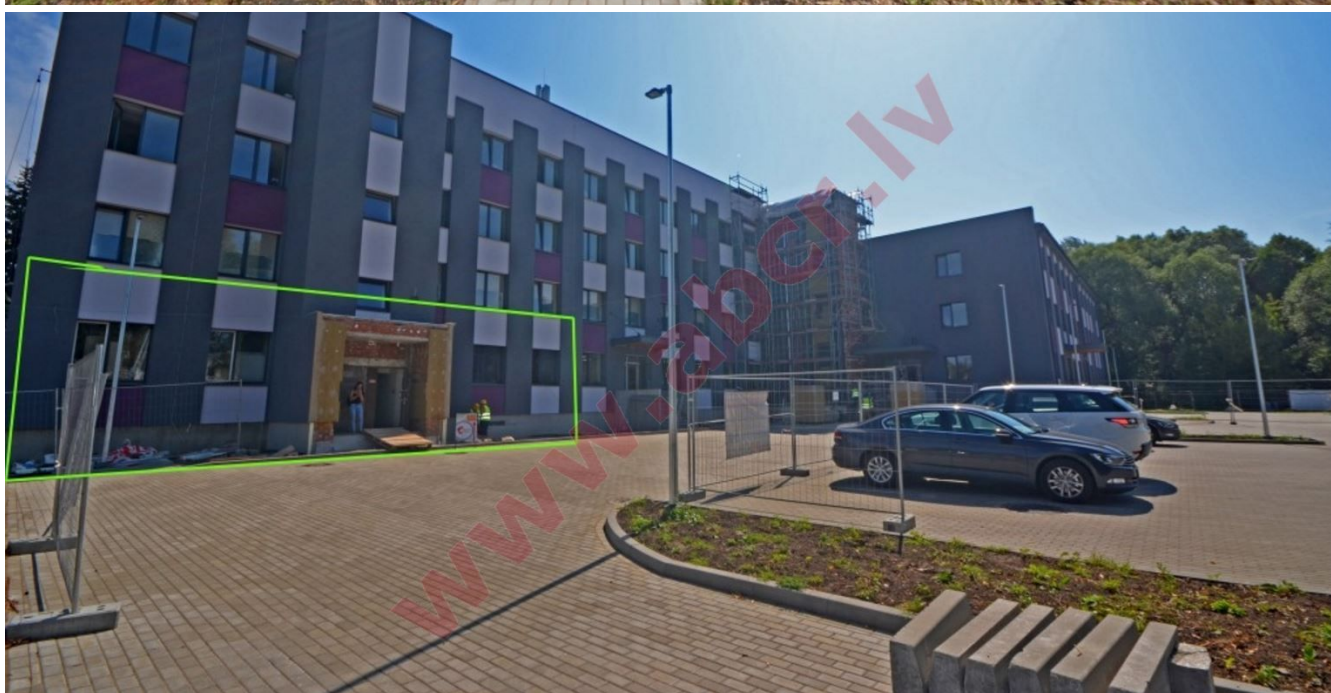

Location: Riga, Sampeteteris-Pleskodale

Real estate: office; retail;

Baths: 10

House Size: 524

Description: Array

Detail information:

Andrejs Karklinsh

andrejs@abcr.lv