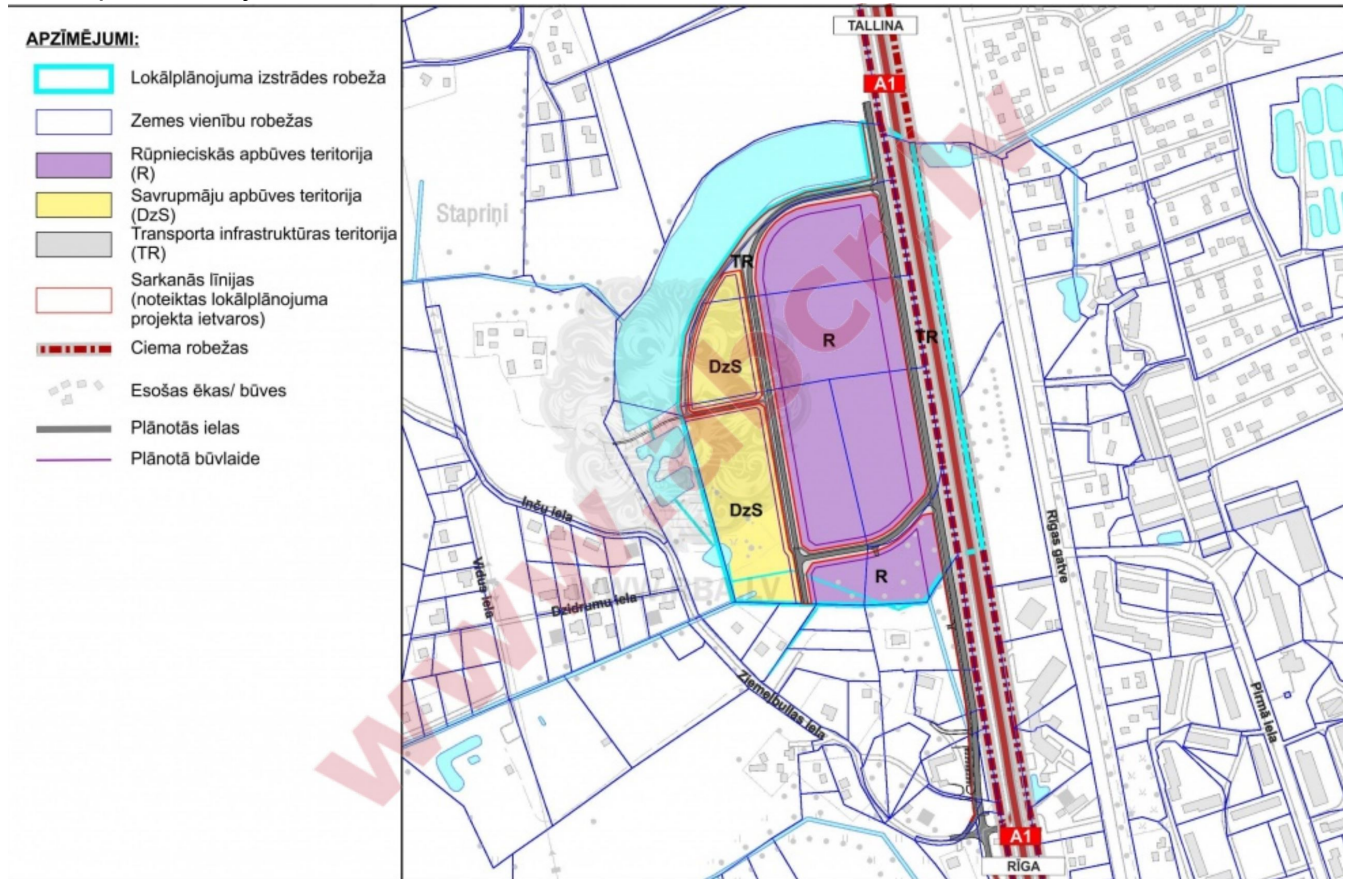

Location: Adazi
Real estate: commercial land
Land area: 10000
Price per m²: 10
Description: Array

abc REALTY

Detail information:

Andrejs Karklinsh

andrejs@abcr.lv

mob.:+371 29 211 222

<http://abcr.lv/en/news>