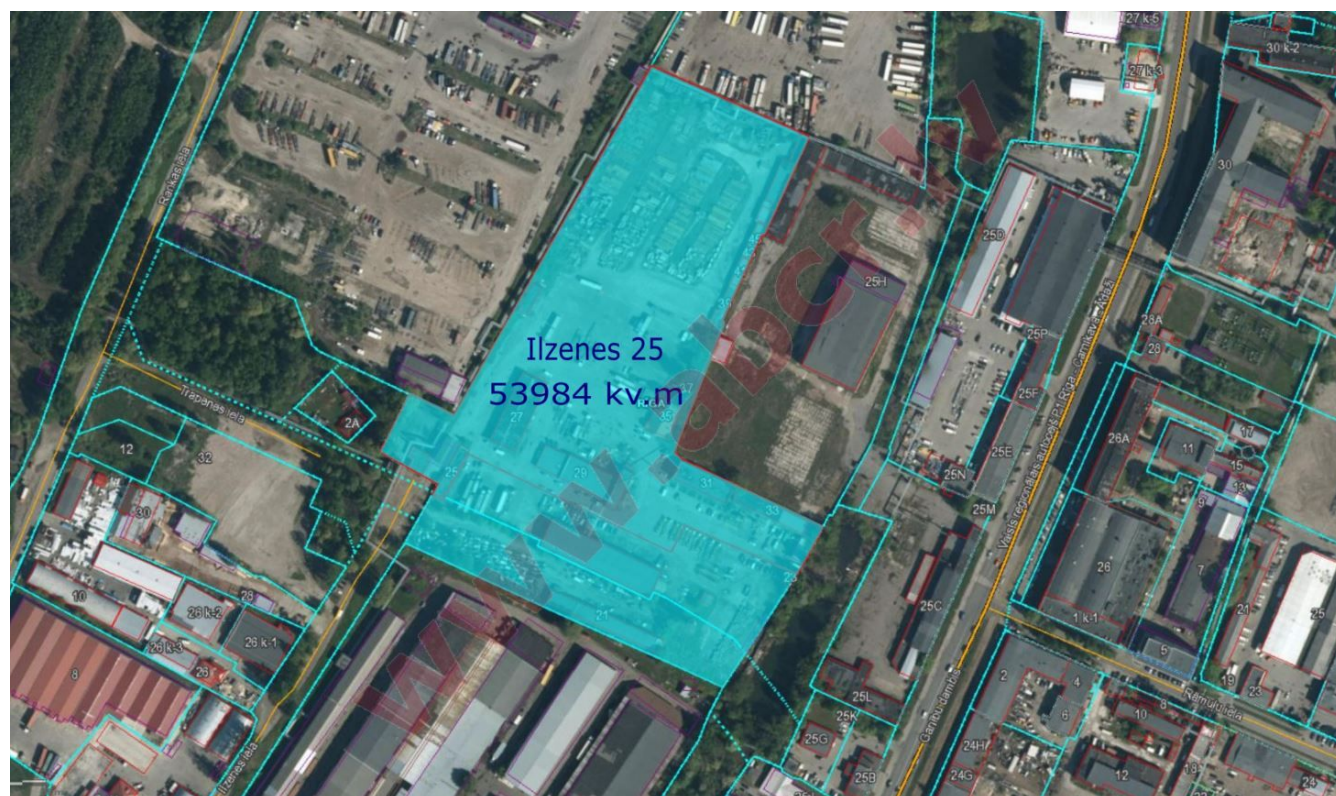

Location: Riga, Sarkandaugava

Real estate: commercial land

Land area: 53984

Price per m²: 37.048014226437466

Description:

- commercial land plot at Ilzenes 25, Riga

- 53984 sqm

abc REALTY