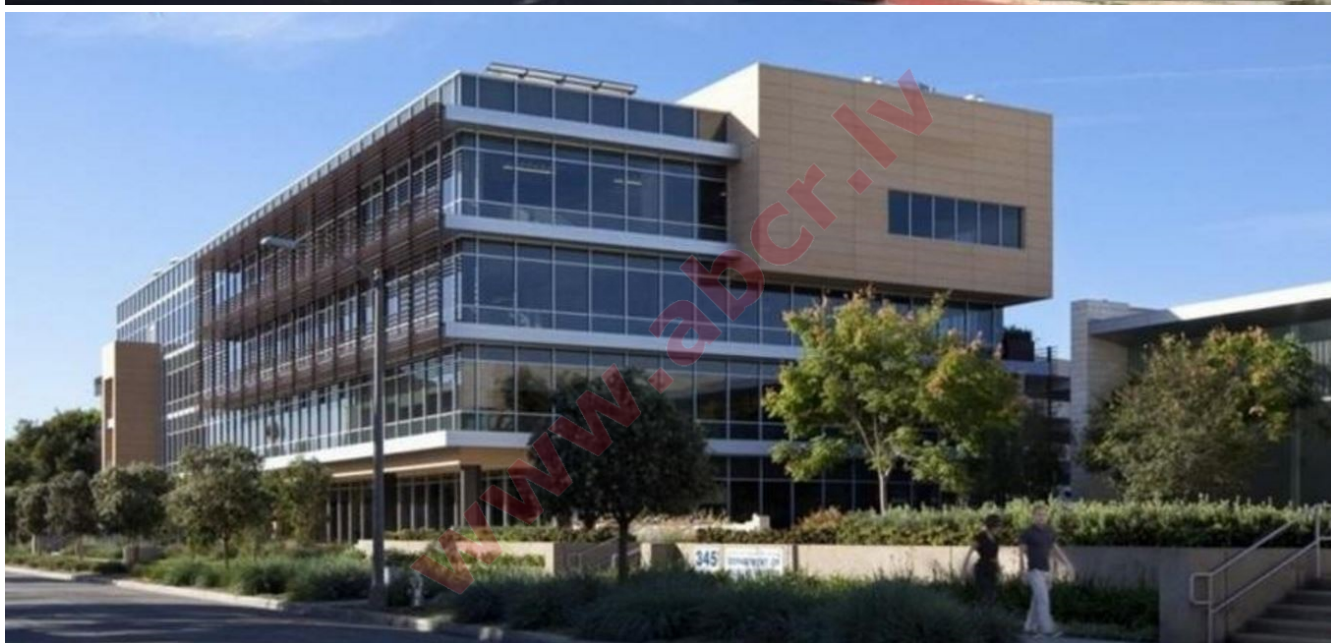

Location: Riga,Dreilini
Real estate: commercial land
Land area: 3070
Price per m²: 110.42345276872965
Description: Array

abc REALTY

Detail information:

Andrejs Karklinsh

andrejs@abcr.lv

mob.:+371 29 211 222