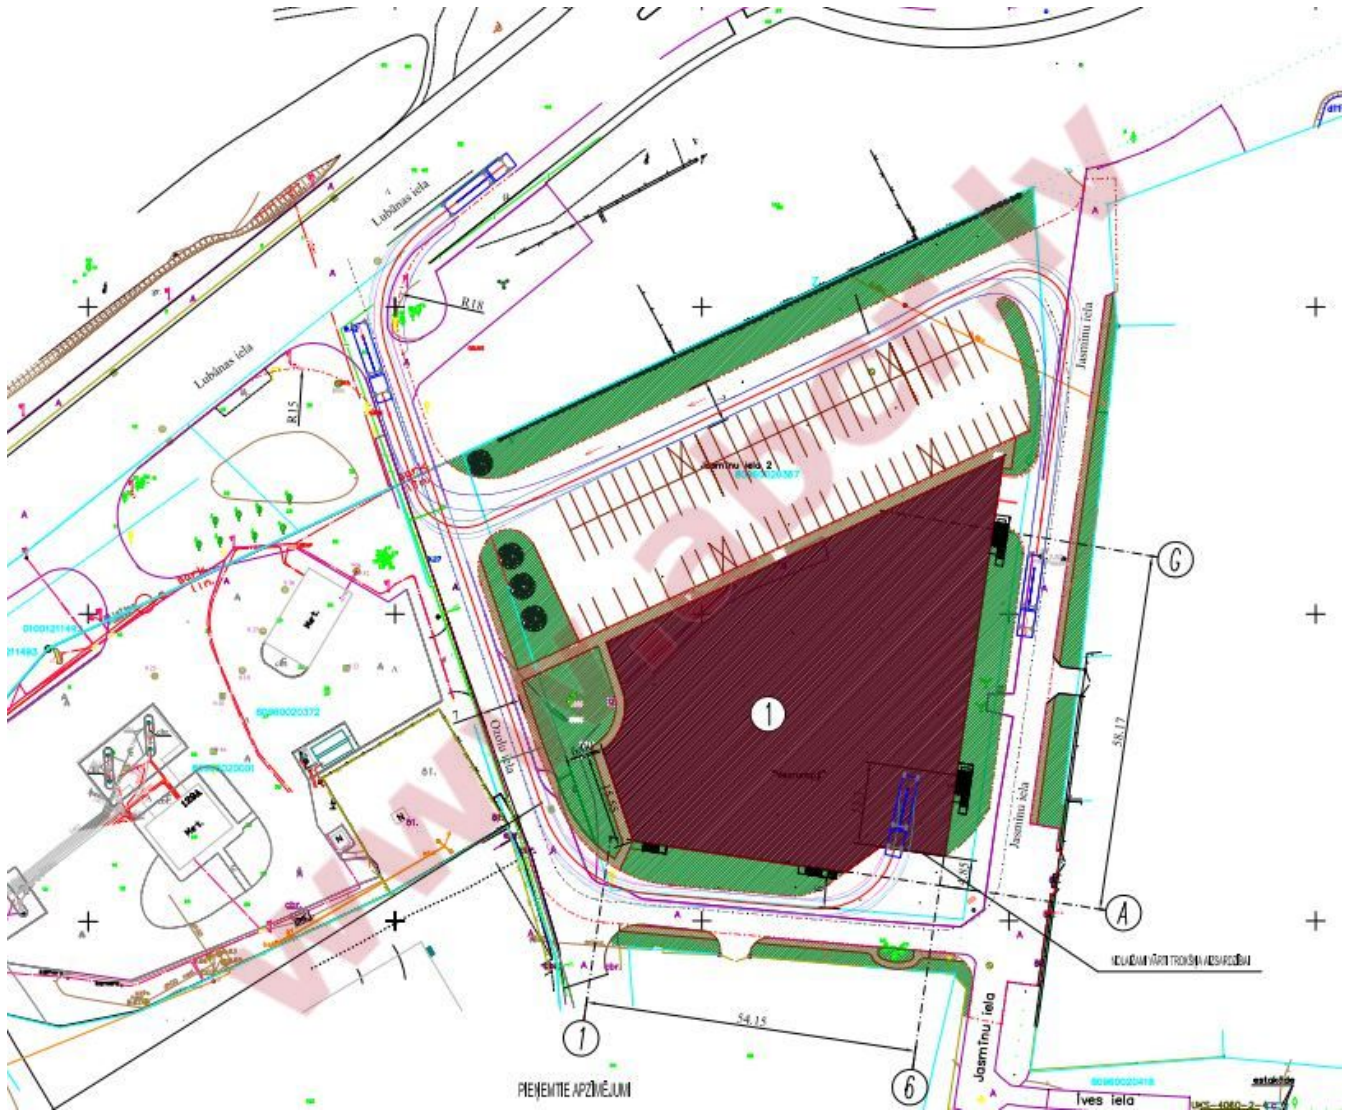

Location: Riga

Real estate: commercial land

Land area: 7563

Description: - land plot at Lumanas street, Riga. Close to DEPO, LUKOIL, IKEA.

- land is 7563 sqm.

- price 700 000 EUR.

abc REALTY

Detail information:
 Andrejs Karklinsh