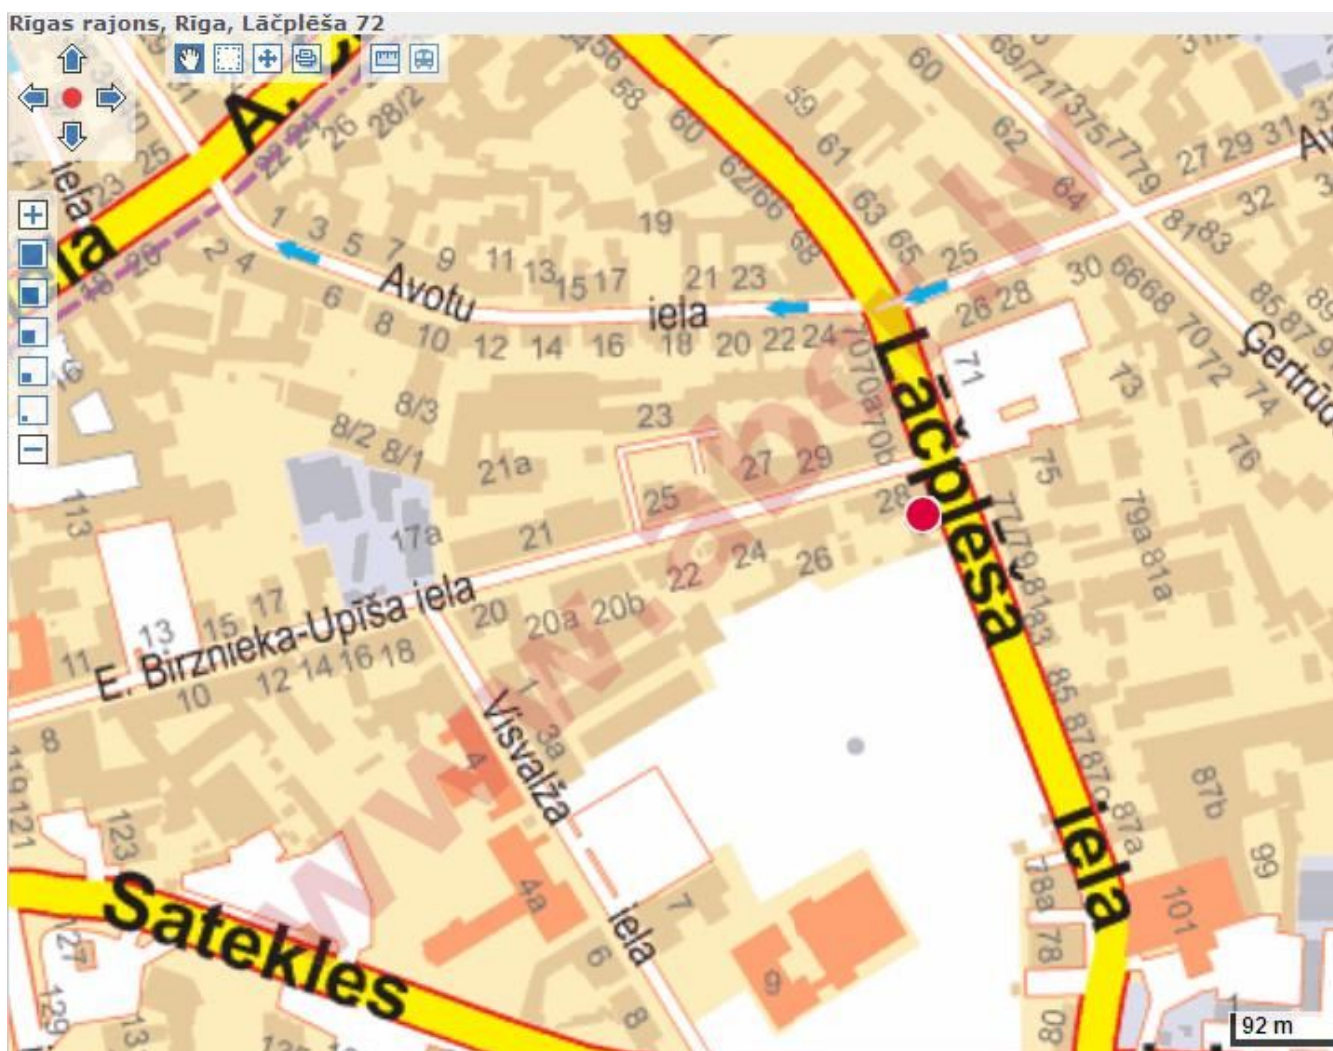

Location: Riga, centre

Real estate: office; retail;

House Size: 28

Price per m²: 9.642857142857142

Description: Array

abc REALTY

Detail information:

Andrejs Karklinsh