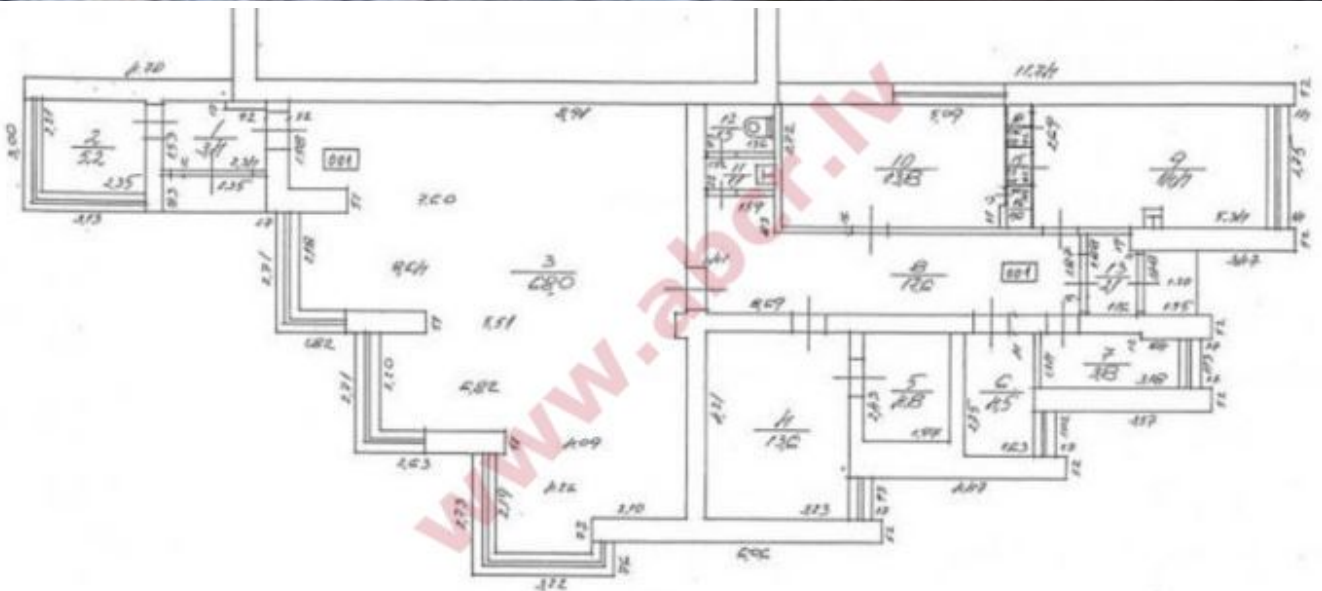

Location: Riga, Plavnieki
Real estate: office-retail; office; retail;
House Size: 155
Price per m²: 761.2903225806451
Description: Array

abc REALTY

Detail information:

Andrejs Karklinsh

andrejs@abcr.lv

mob.:+371 29 211 222