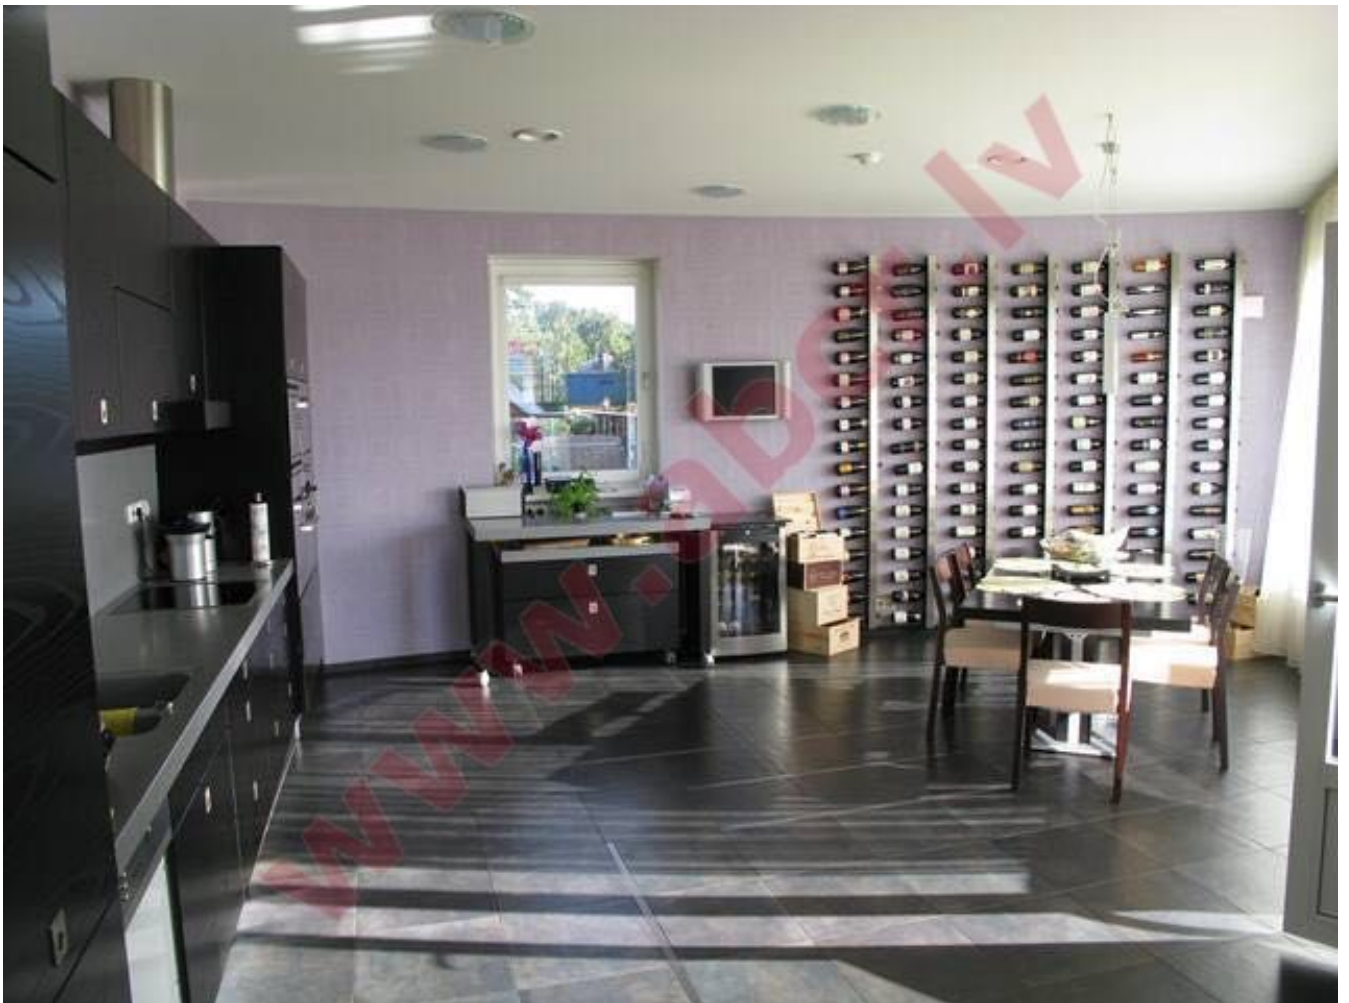

Location: Jurmala,Lielupe
Real estate: elite estate; house;
House Size: 600
Price per m²: 10
Description: Array
floors: 2

abc REALTY

Detail information:

Andrejs Karklinsh

andrejs@abcr.lv

mob.:+371 29 211 222