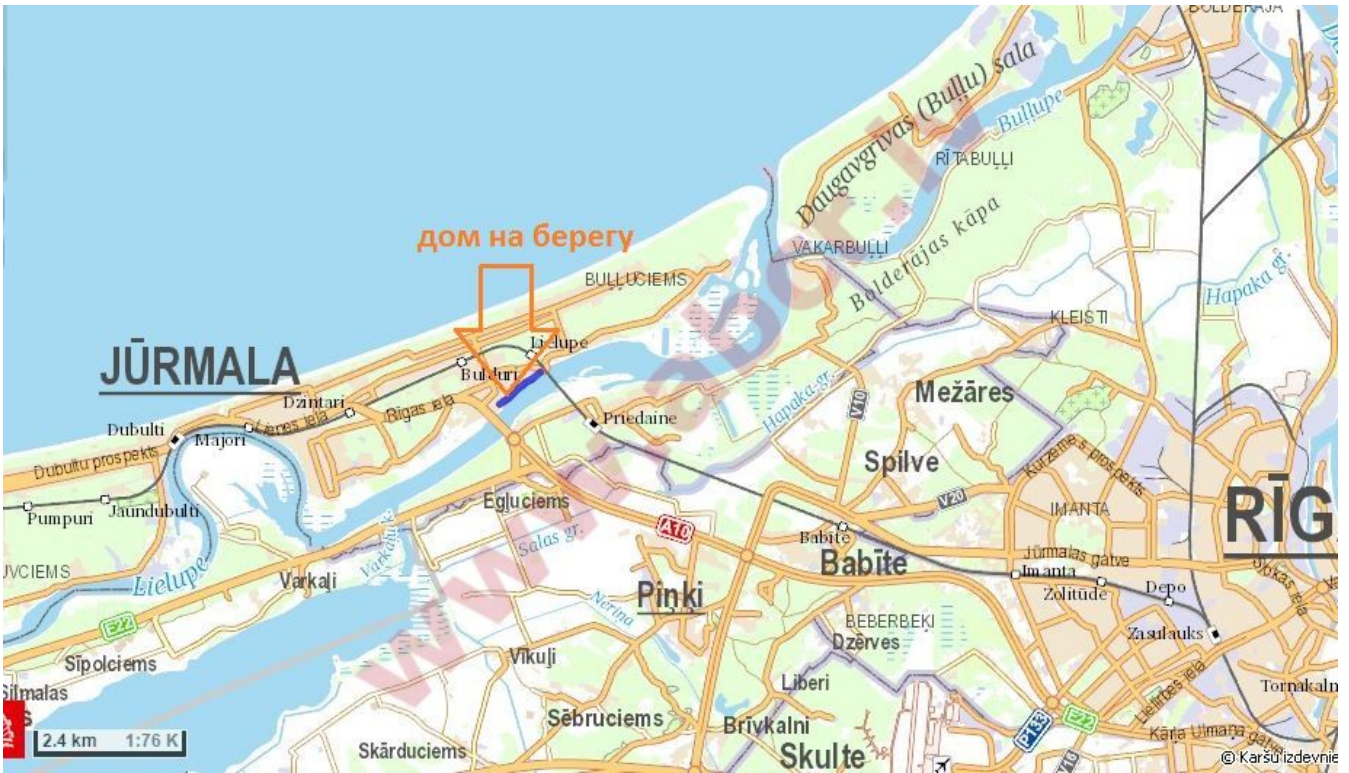

Location: Jurmala,Lielupe
Real estate: elite estate; house;
House Size: 600
Price per m²: 10
Description: Array
floors: 2

abc REALTY

Detail information:

Andrejs Karklinsh

andrejs@abcr.lv

mob.:+371 29 211 222