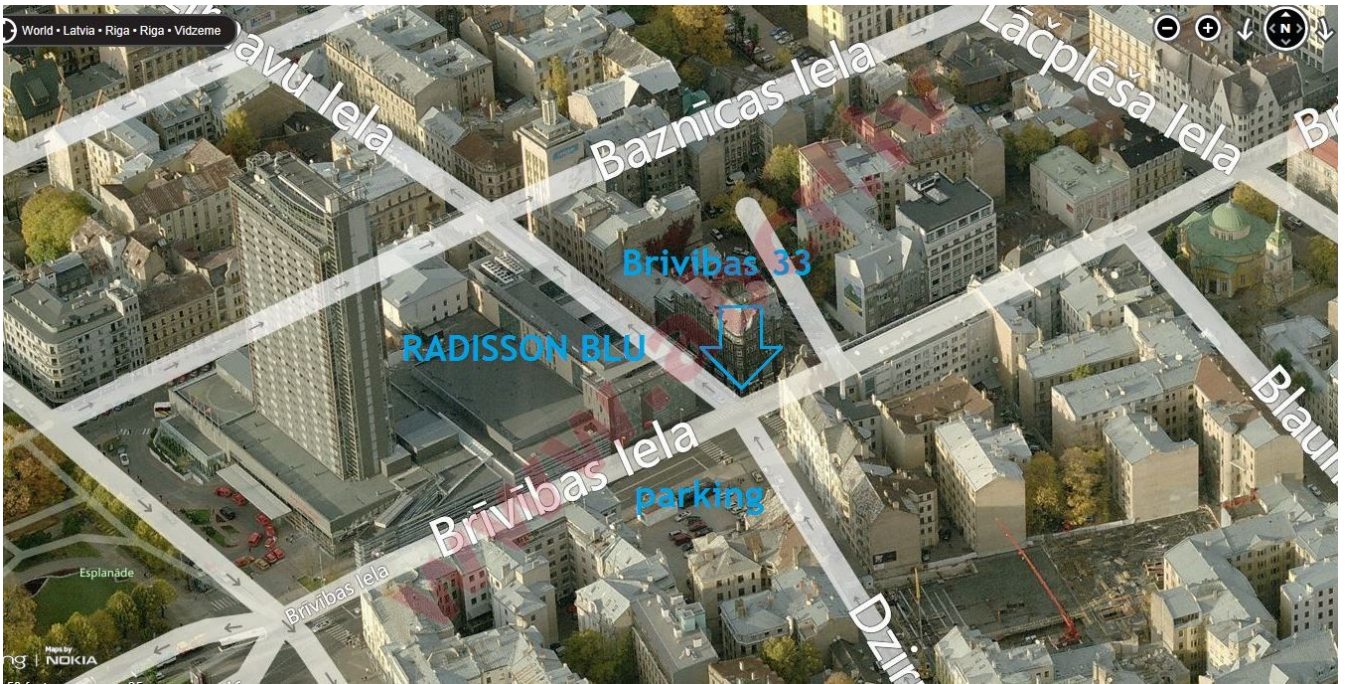

Location: Riga, centre  
Real estate: retail;  
House Size: 97,2  
Price per m<sup>2</sup>: 21.855670103092784  
Description: Array