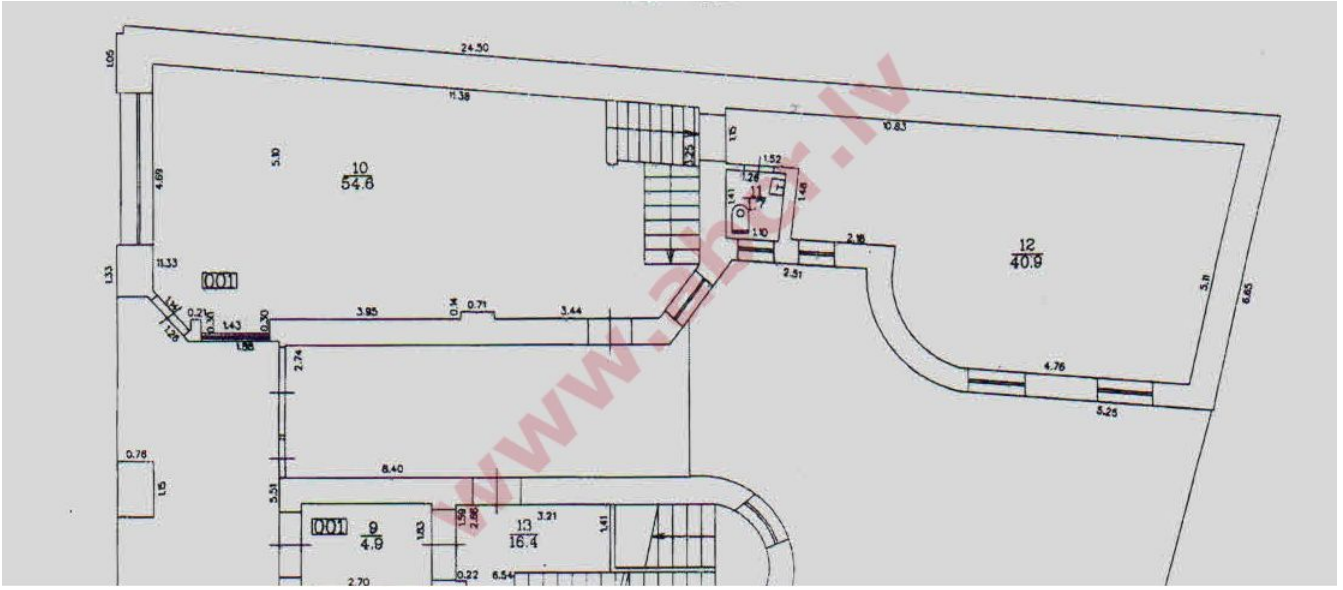

Location: Riga, centre  
Real estate: retail;  
House Size: 97,2  
Price per m<sup>2</sup>: 21.855670103092784  
Description: Array